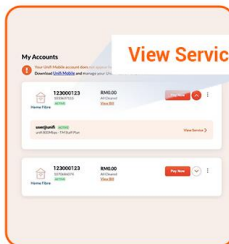

Visit Unifi Selfcare portal (<https://selfcare.unifi.com.my/>) and select **Unifi Home**.

Step 2