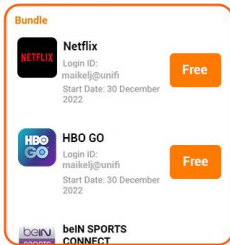

Select your account, and tap on Entertainment Pack's **View Details**.

Step 4