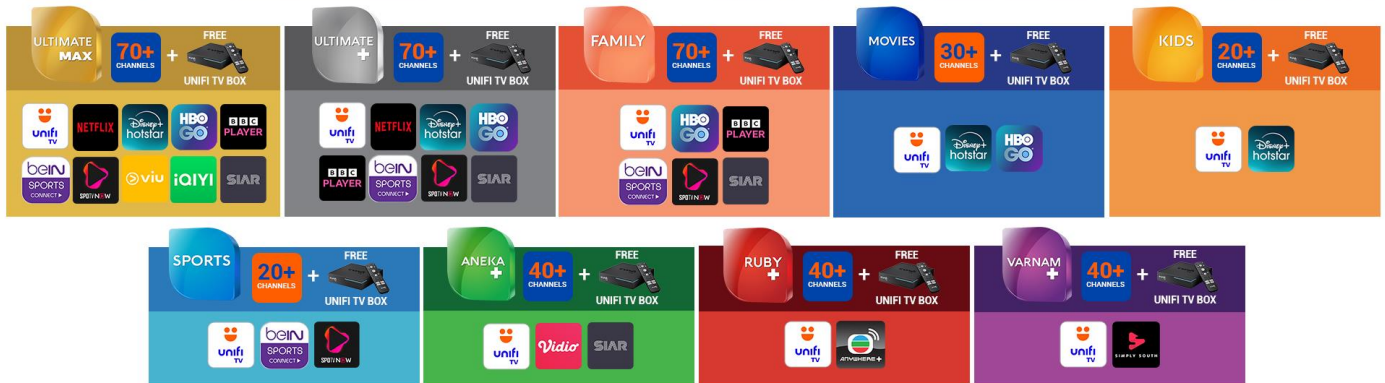

## ACTIVATE YOUR BUNDLED STREAMING APPS

### ACTIVATE VIA MYUNIFI APP

Step 1

Scan and download MyUnifi app. Log in using your email.

Step 2

From main page, tap on **Menu** and then **TV Pack**.

Step 3

Select your account, and tap on Entertainment Pack's **View Details**.