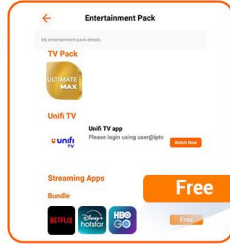

Select **My Streaming Apps**.

Step 4