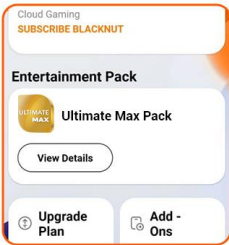

## ACTIVATE YOUR BUNDLED STREAMING APPS

### ACTIVATE VIA MYUNIFI APP

Step 1

Scan and download MyUnifi app. Log in using your email.

Step 2

From main page, tap on **Menu** and then **TV Pack**.

Step 3

Select your account, and tap on Entertainment Pack's **View Details**.