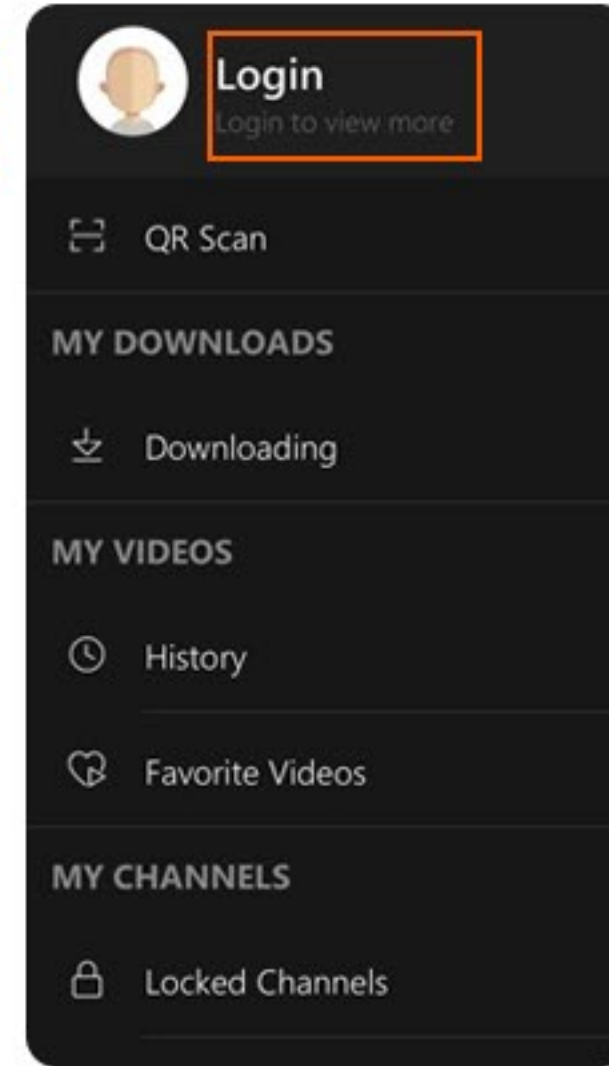

EASY GUIDE TO RESET UNIFI TV APP PASSWORD

Step
1

Select profile at landing page

Step
2

Select login

Step
3

Select forgot password

Step
4