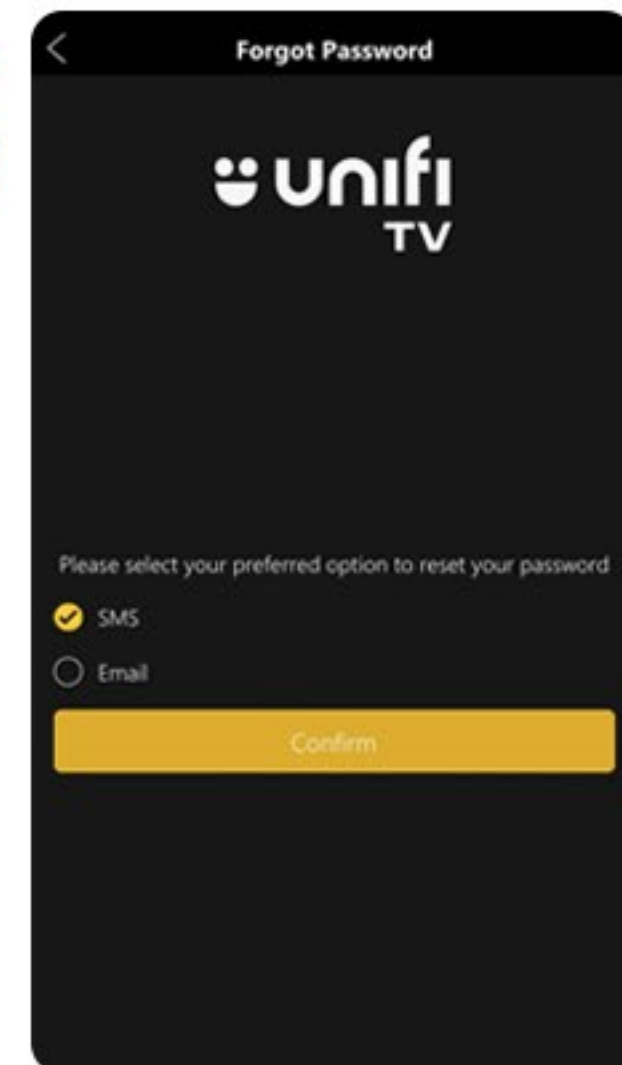

Select reset via sms or email

Step
6