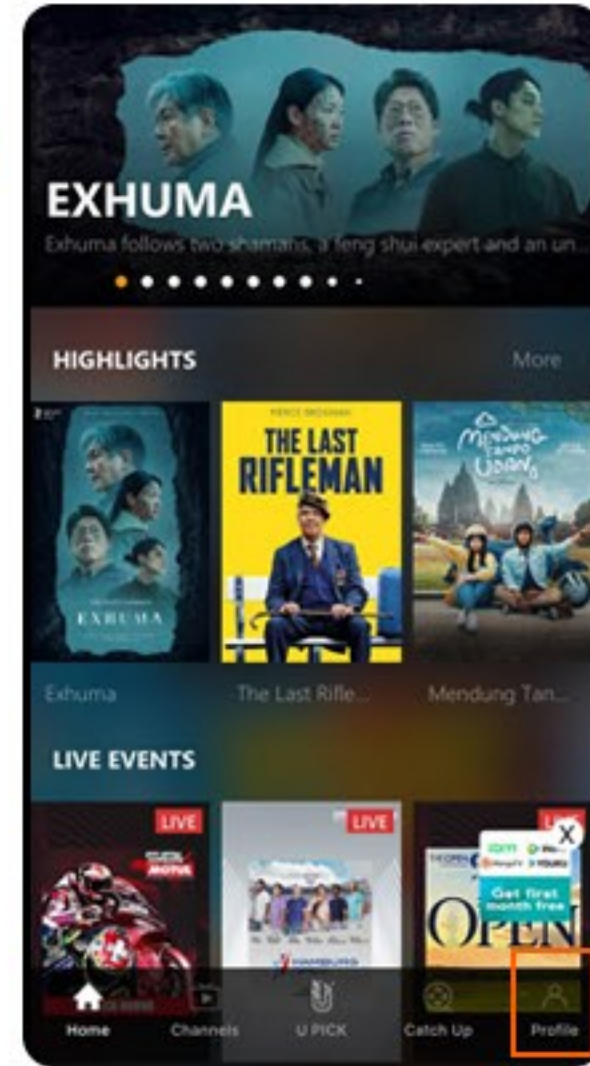

EASY GUIDE TO RESET UNIFI TV APP PASSWORD

Step
1

Select profile at landing page

Step
2

Select login

Step
3

Select forgot password

Step
4