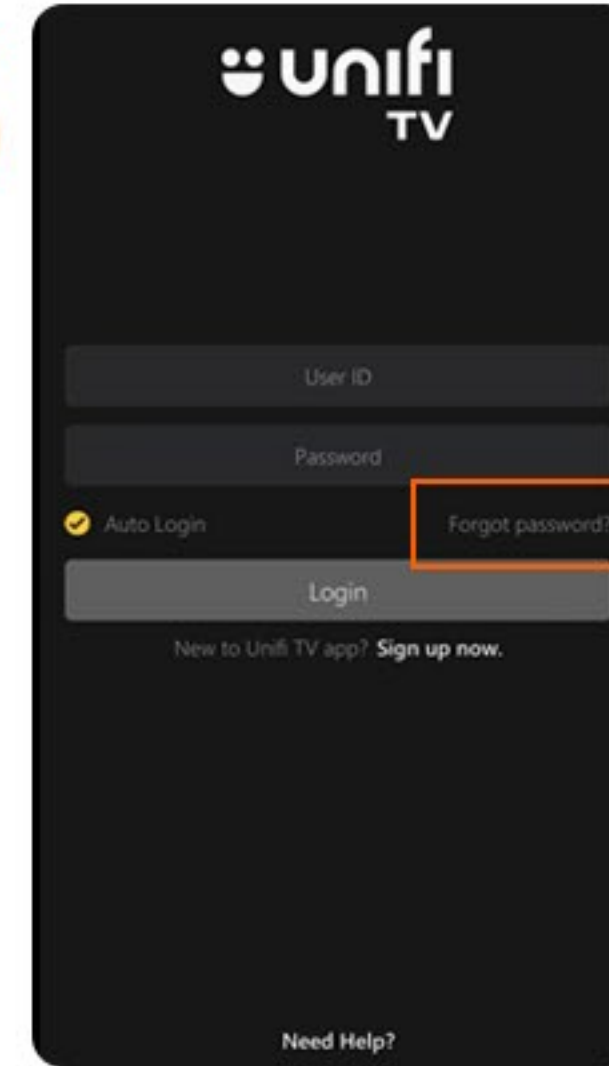

EASY GUIDE TO RESET UNIFI TV APP PASSWORD

Step
1

Select profile at landing page

Step
2

Select login

Step
3

Select forgot password

Step
4

Key in your xxx@iptv login ID

Step
5

Select reset via sms or email

Step
6

If SMS option selected, verification code will be SMS to your displayed mobile no

Step
7

Follow the next on-screen instruction