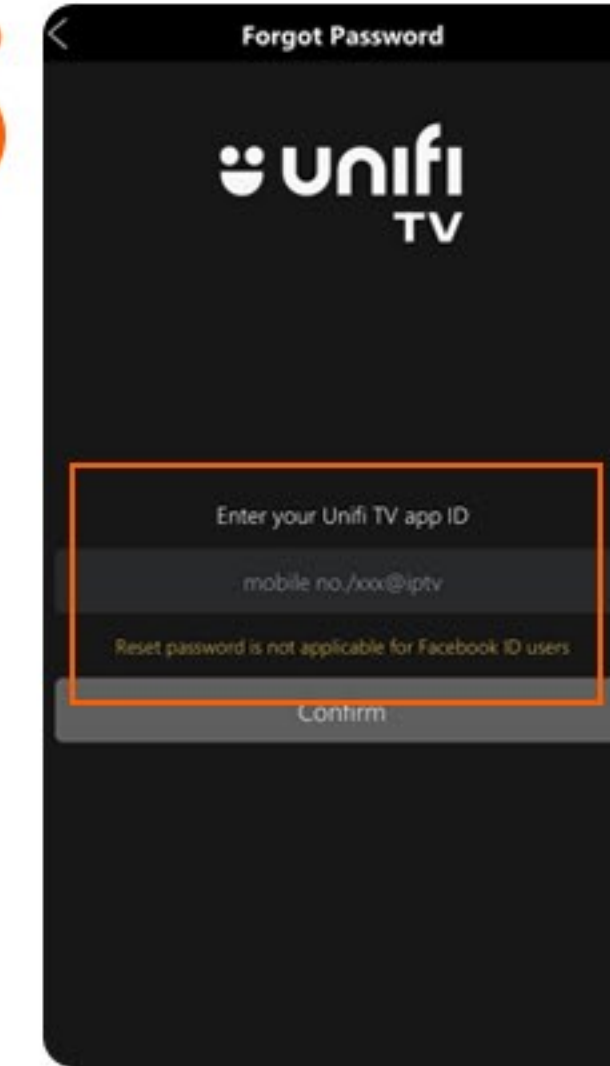

EASY GUIDE TO RESET UNIFI TV APP PASSWORD

Step
1

Select profile at landing page

Step
2

Select login

Step
3

Select forgot password

Step
4

Key in your xxx@iptv login ID

Step
5

Select reset via sms or email

Step
6

If SMS option selected, verification code will be SMS to your displayed mobile no

Step
7

Follow the next on-screen instruction