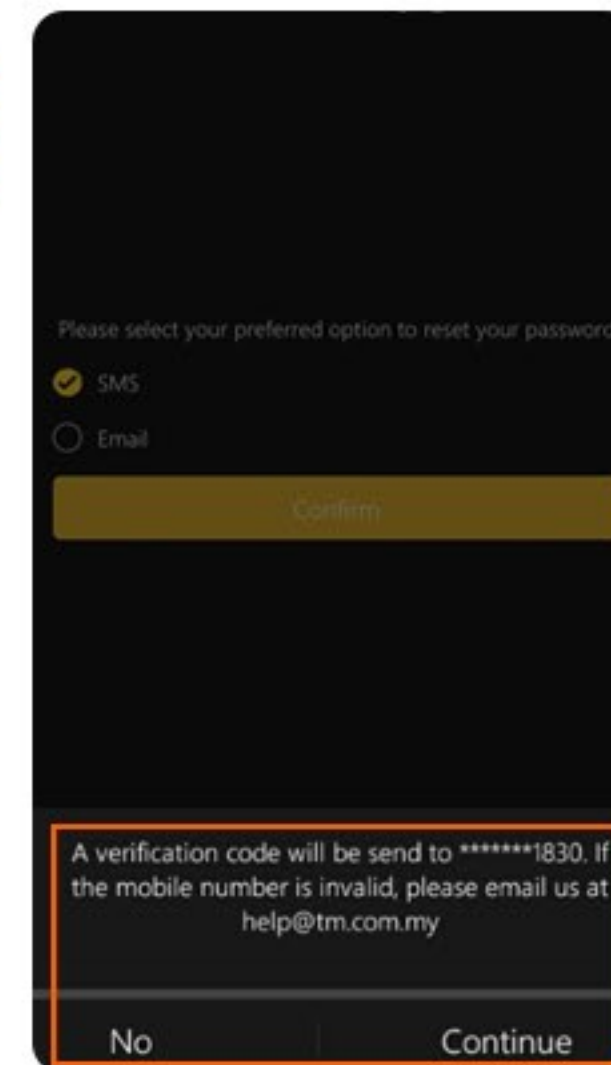

EASY GUIDE TO RESET UNIFI TV APP PASSWORD

Step
1

Select profile at landing page

Step
2

Select login

Step
3

Select forgot password

Step
4

Key in your xxx@iptv login ID

Step
5

Select reset via sms or email

Step
6

If SMS option selected, verification code will be SMS to your displayed mobile no

Step
7

Follow the next on-screen instruction