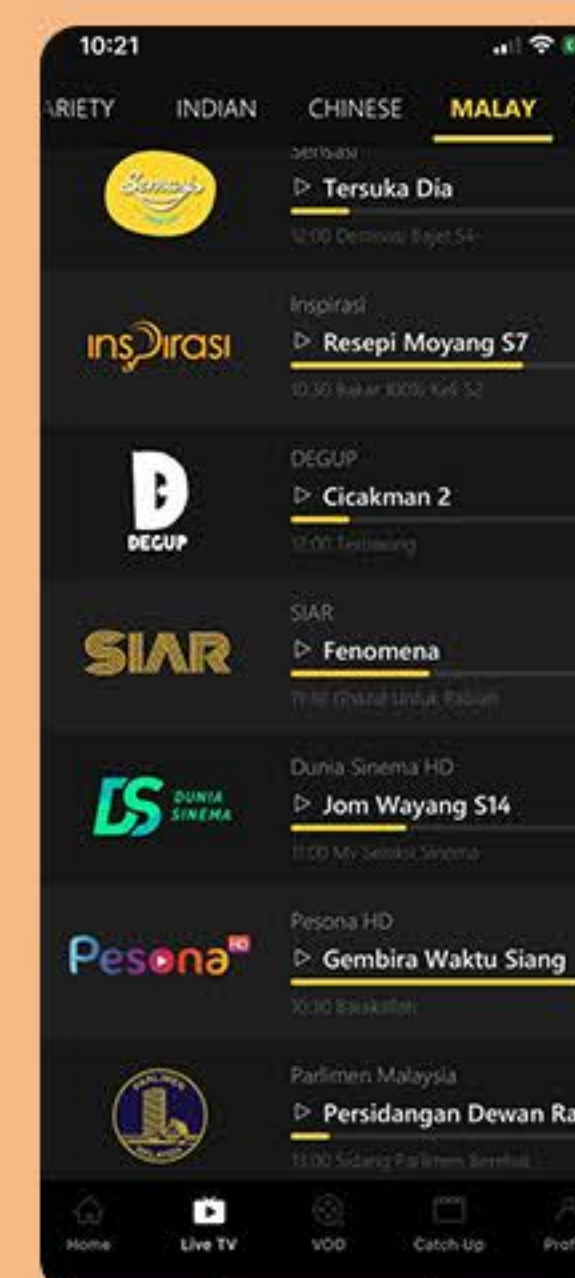

FREE VIEWING OF ALL CHANNELS

21 - 27 APR 2023

Follow these easy steps to watch

Watch with Unifi TV Box

Just connect the box to your TV and Unifi Home network to start watching!

Stream with mobile devices

Step 1

Download Unifi TV app

Step 2

Select Profile to login with Unifi ID (example@iptv OR example@tvos)

Step 3

Select Live TV at the bottom menu to watch all channels available