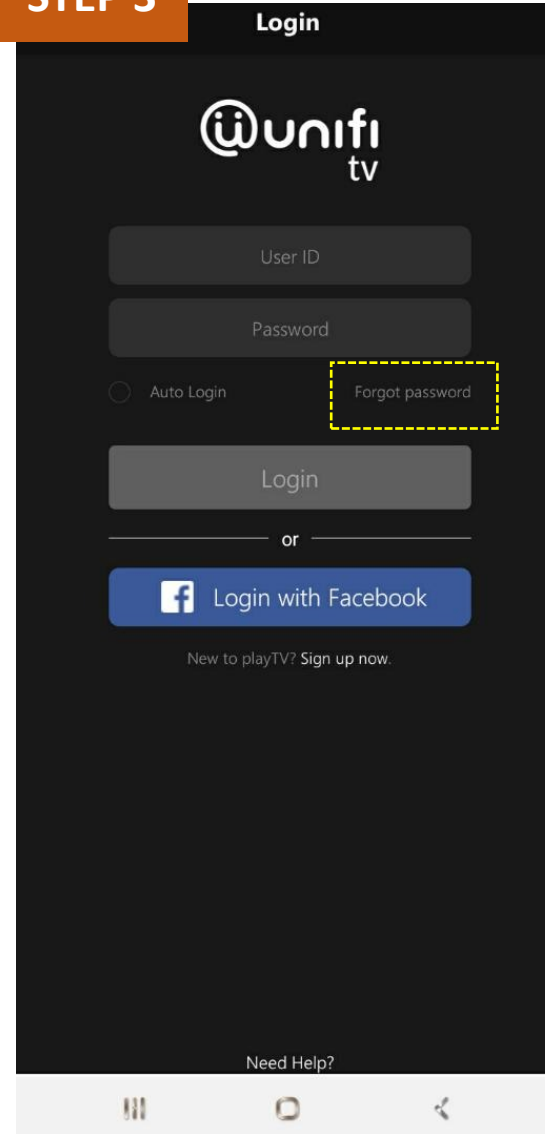

RESET UNIFI PLAYTV PASSWORD

STEP 1

- Select profile at landing page

STEP 2

- Select login

STEP 3

- Select forgot password

STEP 4