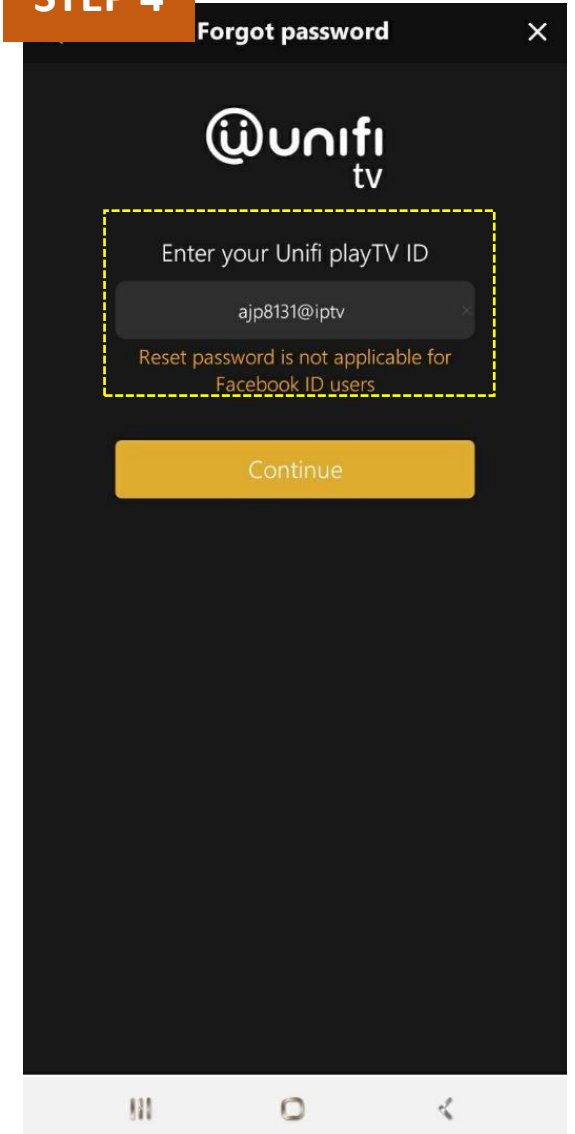

RESET UNIFI PLAYTV PASSWORD

STEP 1

- Select profile at landing page

STEP 2

- Select login

STEP 3

- Select forgot password

STEP 4