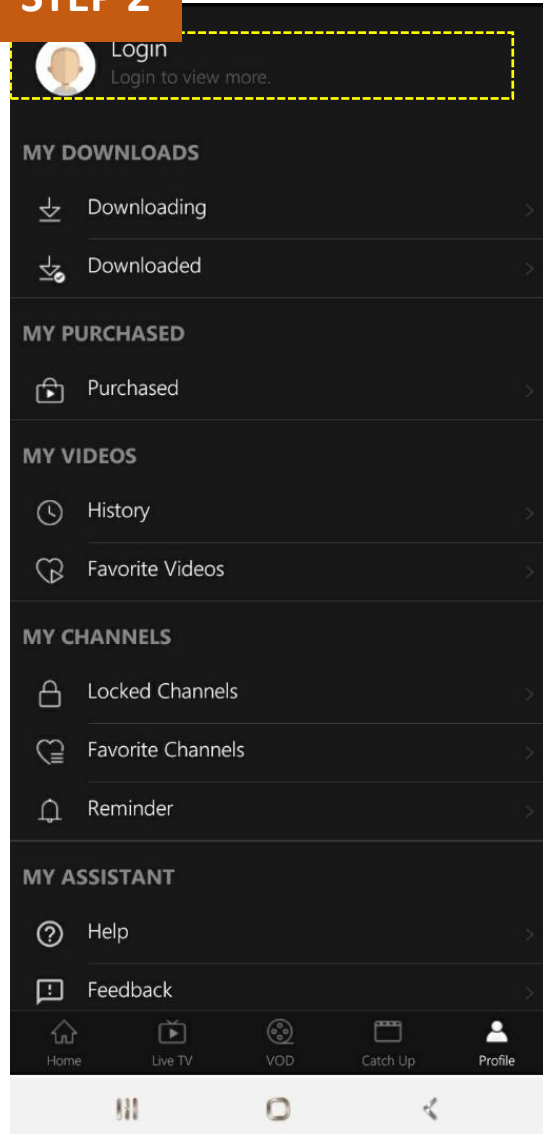

RESET UNIFI PLAYTV PASSWORD

STEP 1

- Select profile at landing page

STEP 2

- Select login

STEP 3

- Select forgot password

STEP 4