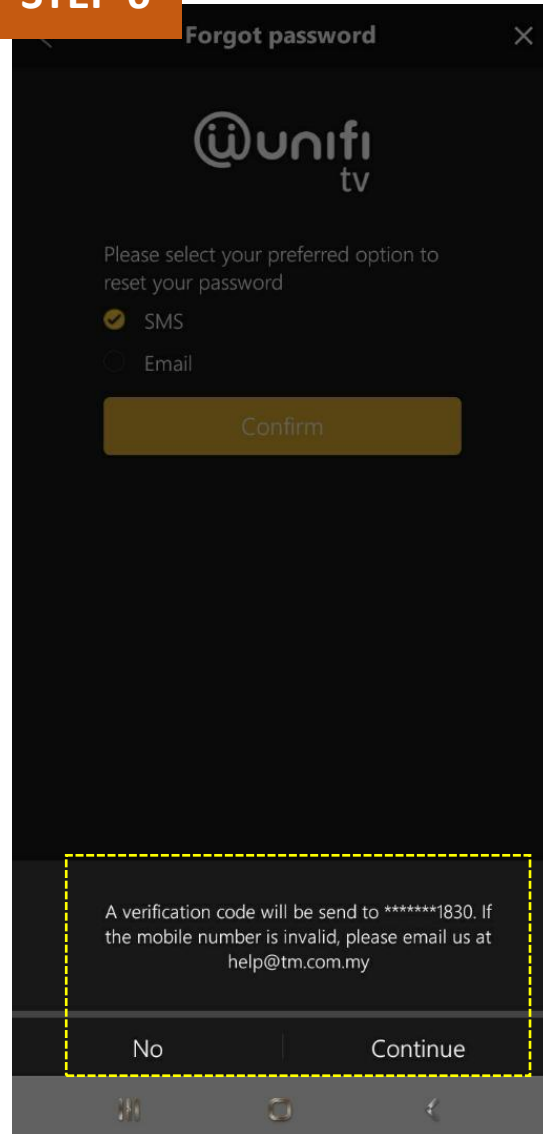

RESET UNIFI PLAYTV PASSWORD

STEP 5

STEP 6

STEP 7

- Select reset via sms or email

- If SMS option selected, verification code will be SMS to your displayed mobile no