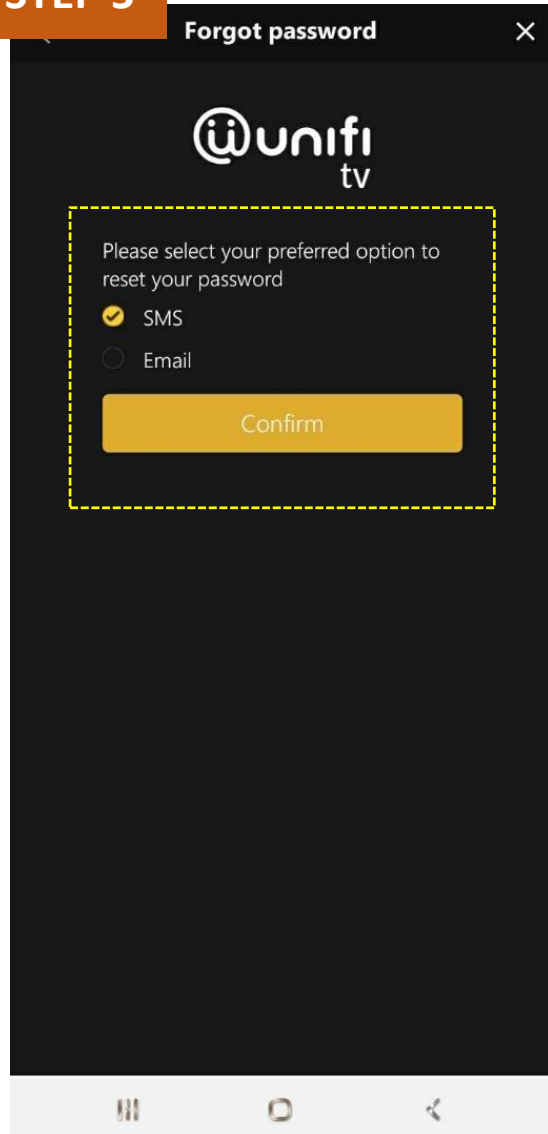

RESET UNIFI PLAYTV PASSWORD

STEP 5