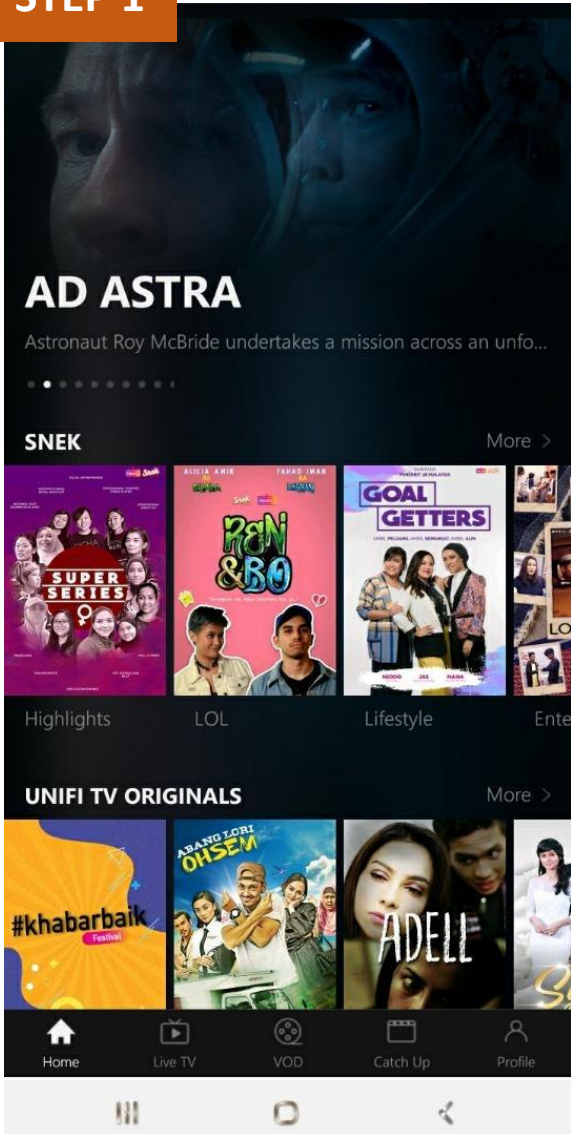

RESET UNIFI PLAYTV PASSWORD

STEP 1

- Select profile at landing page

STEP 2

- Select login

STEP 3

- Select forgot password

STEP 4