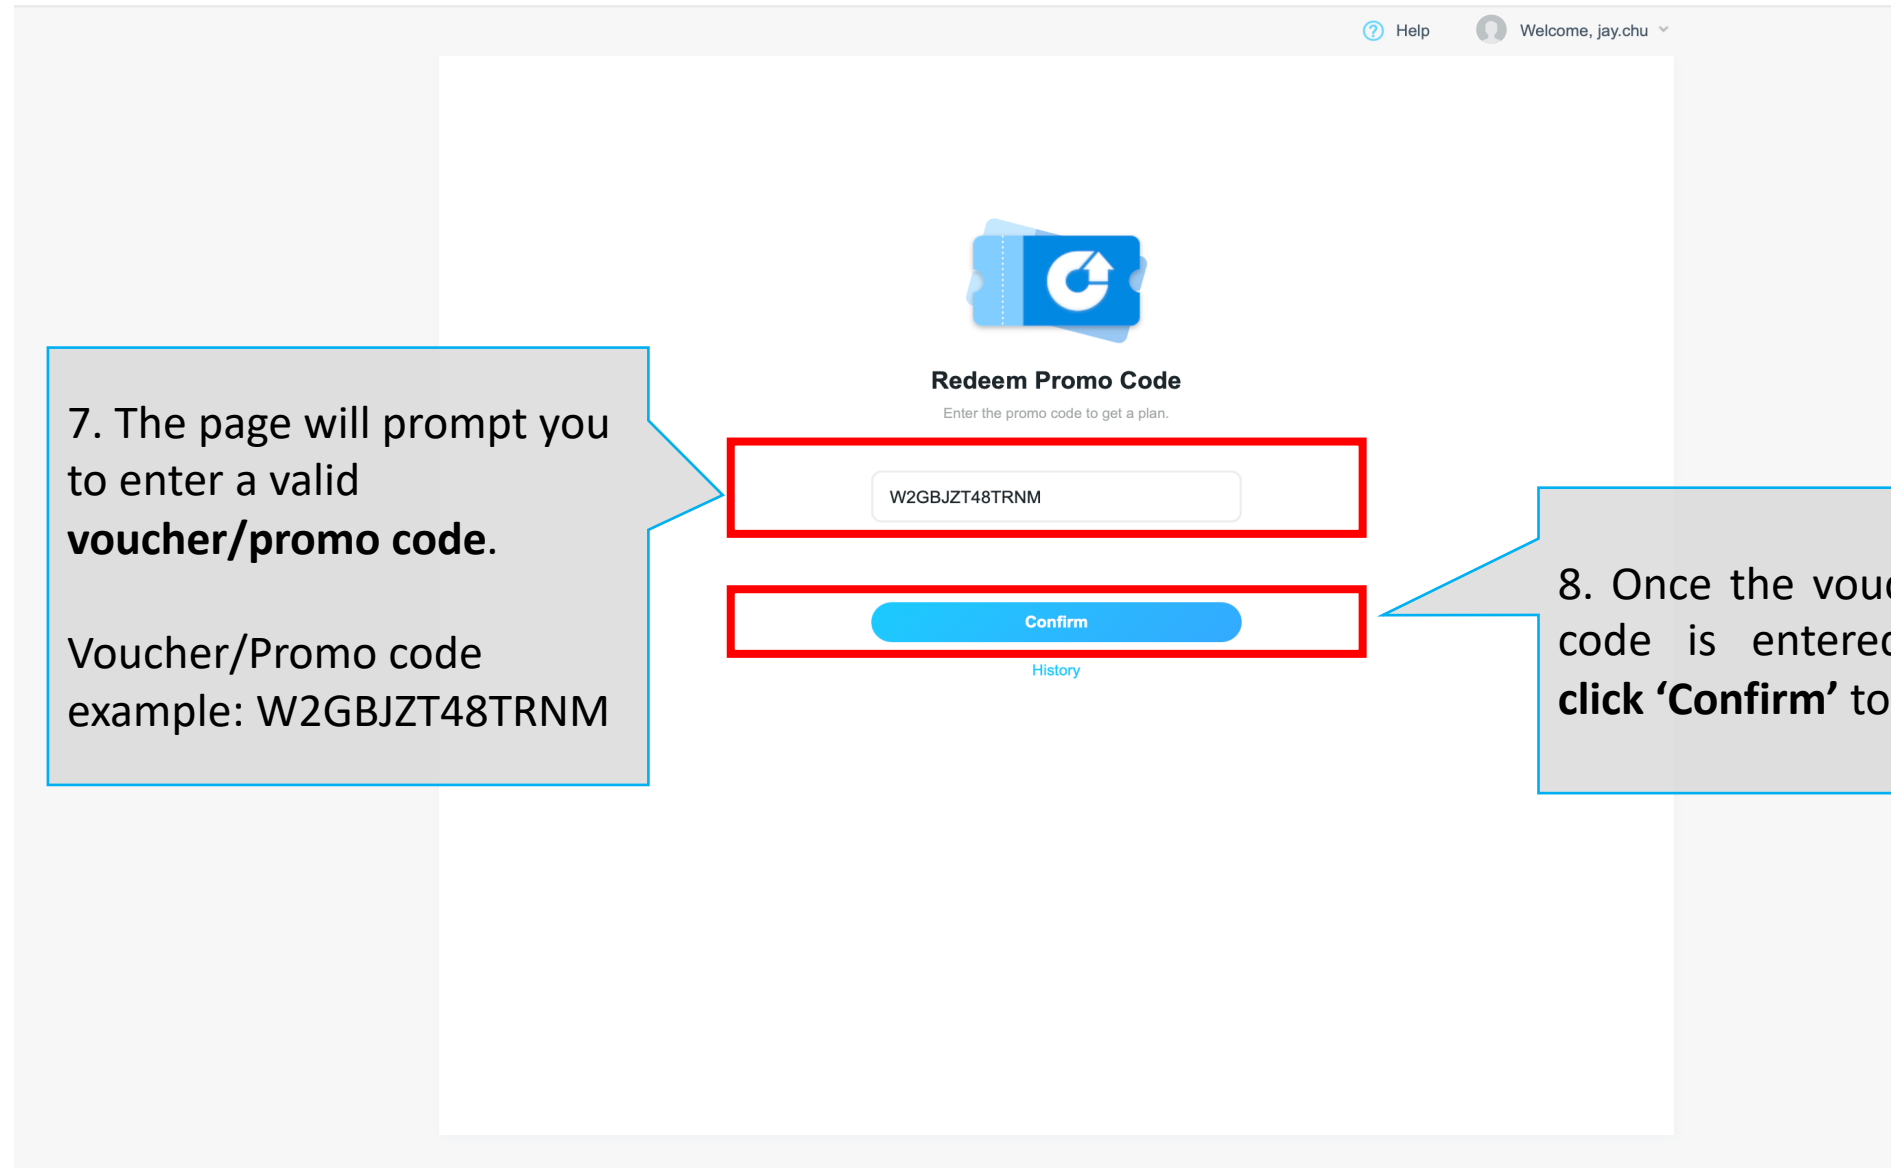

6. After logging in, you will be directed to this page. **Click 'Redeem'** to proceed further.

Tapo Care 60-Day Extension Redemption Steps:

tapo

7. The page will prompt you to enter a valid **voucher/promo code**.