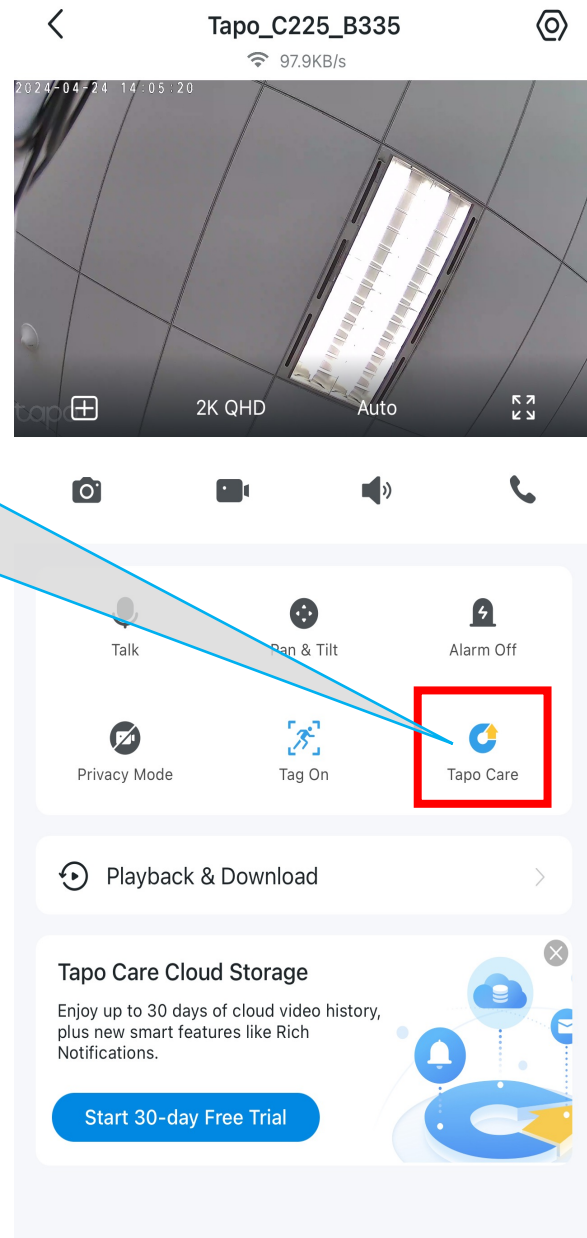

5. Click 'Start 30-day Free Trial' to redeem.

Tapo Care 30-Day Free Trial Redemption Steps:

6. Click 'Try It Free for 30 Days NOW' to enjoy.

Once redemption is successful, a message will pop up.

Tapo Care 30-Day Free Trial Redemption Steps: Check Validity

To check validity, click on the 'Tapo Care' icon.

The interface will display the remaining days of the free trial.

Step 2:

60-Day Extension of Free Cloud Redemption Flow

Note:

- To retrieve the 60-day extension, you must first complete Step 1 (activate the first 30 days of free cloud).
- If you are already subscribed to the Cloud Storage package, wait until your end date to redeem the 60-day voucher.