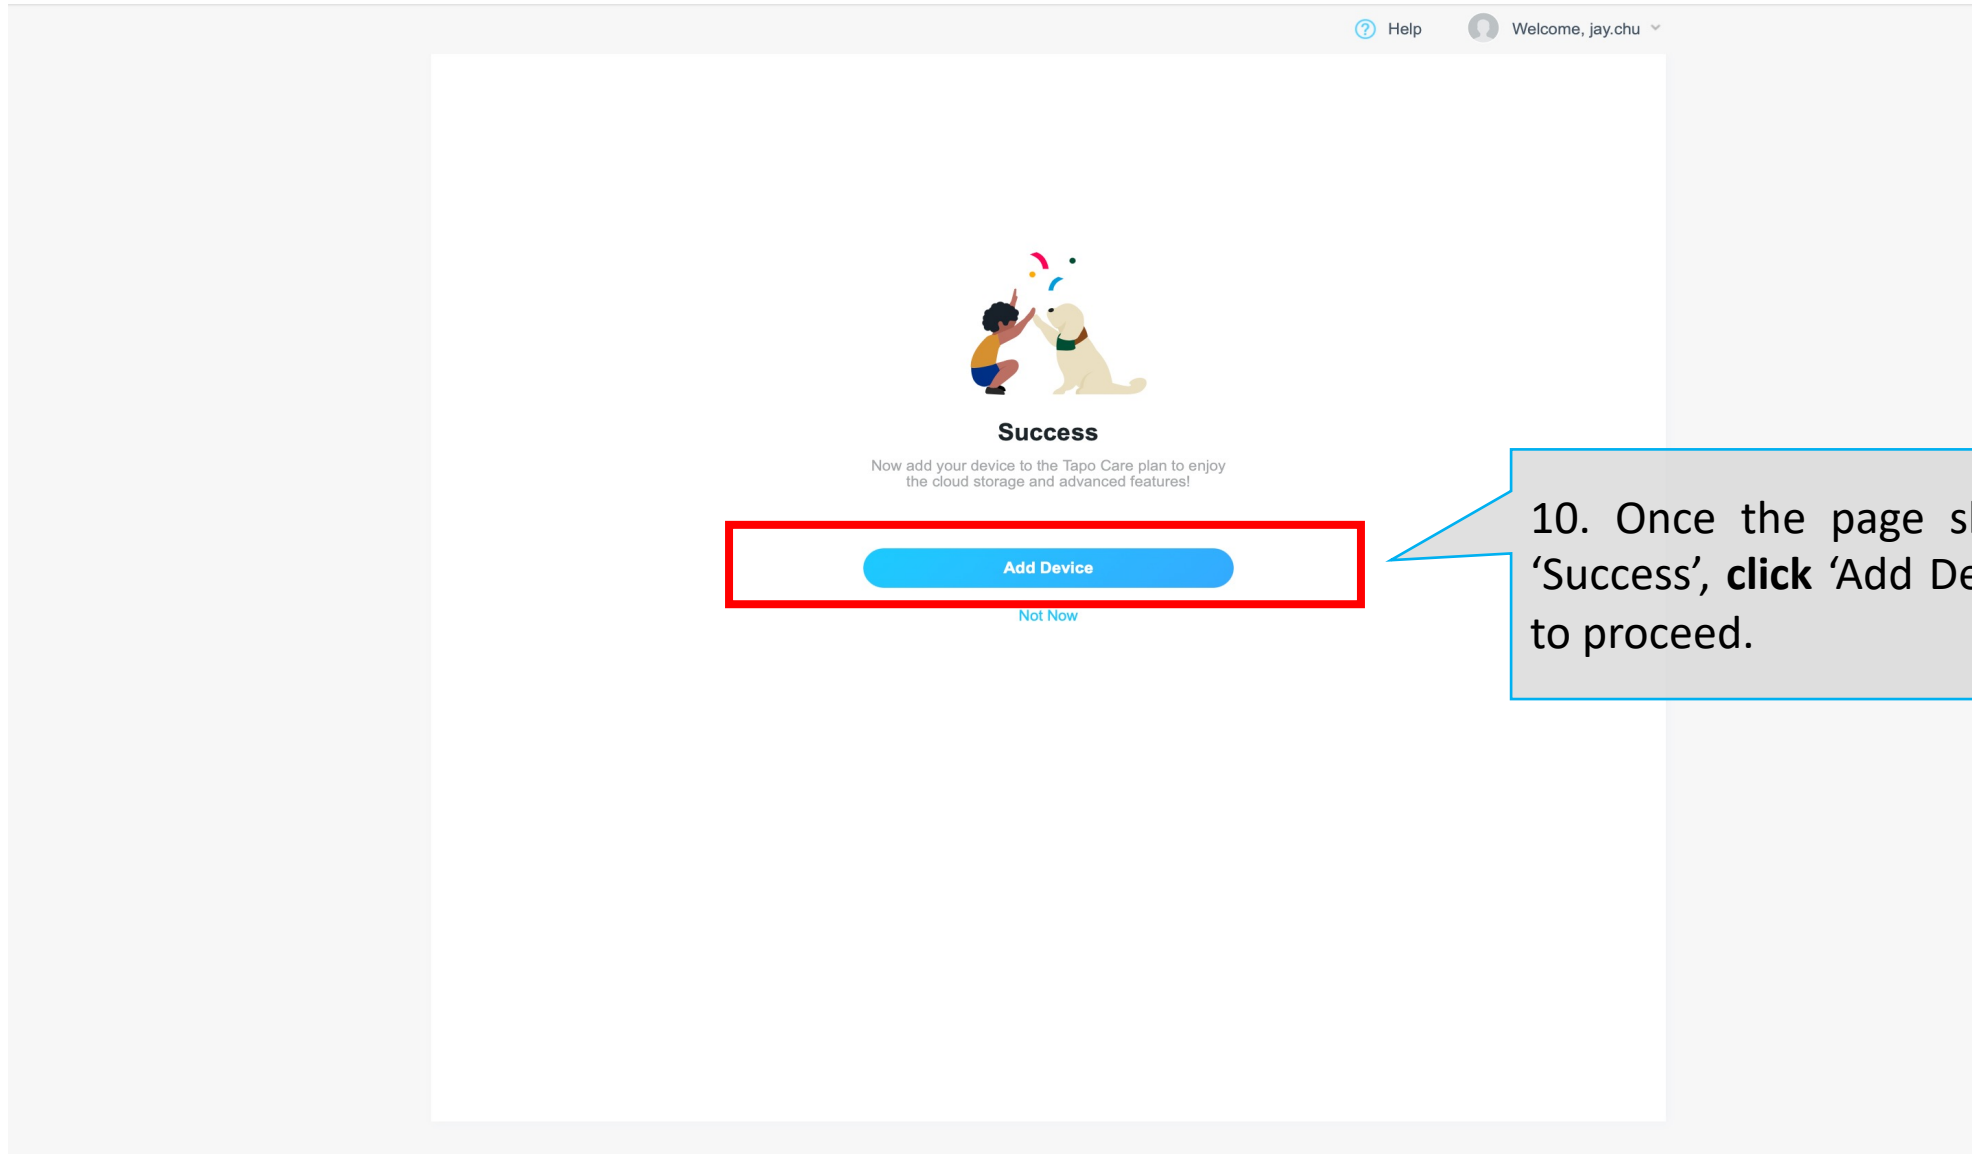

Tapo Care 60-Day Extension Redemption Steps:

tapo

10. Once the page shows 'Success', **click** 'Add Device' to proceed.