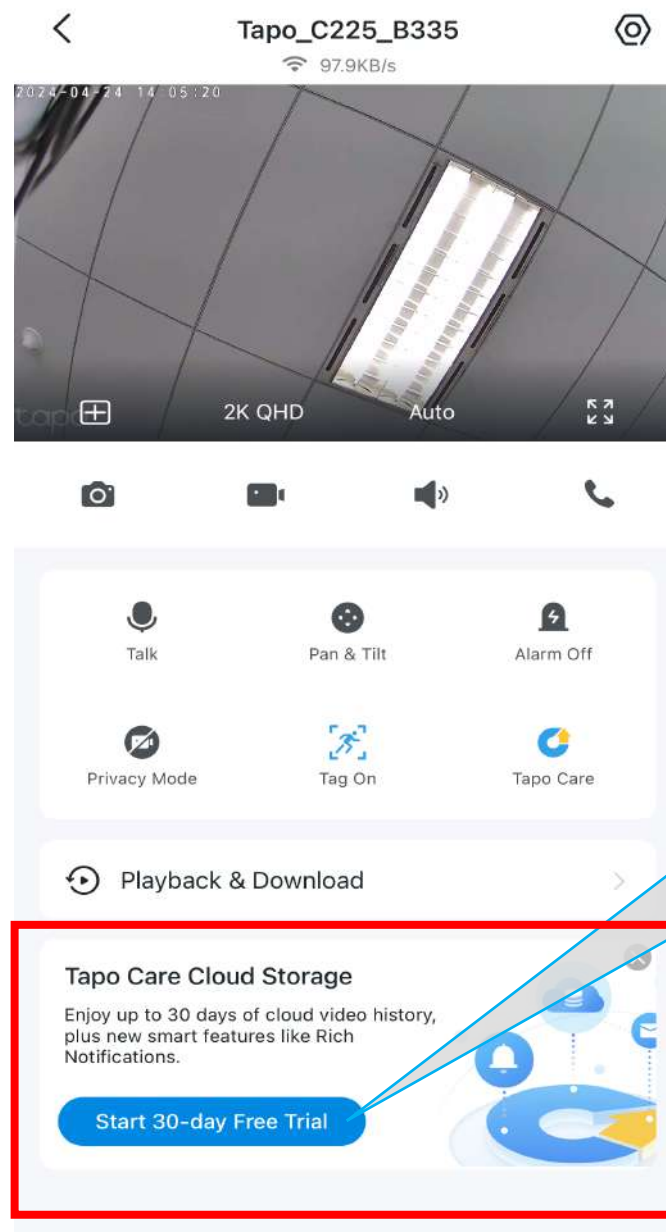

The screenshot shows the Tapo app login interface. At the top, there is a back arrow and the text "Welcome to Tapo". Below this, there are two input fields: one for the email address (containing "xxxx@gmail.com") and one for the password (containing "Password"). A red box highlights these two input fields. To the right of the password field is an eye icon. Below the input fields is a "Remember Me" checkbox, which is checked. At the bottom of the screen, there is a blue "Log In" button and a "Sign Up" link. A red box highlights the "Sign Up" link. To the right of the "Sign Up" link is a "Forgot Password?" link.

2. Insert TAPO account – Username & Password and log in.

Remark: If is a new account, proceed with “Sign Up”

[Sign Up](#)

[Forgot Password?](#)

TAPO 30 days Free Trial Redemption Steps:

3. Make sure TAPO camera model had been added and in Online Status.

Example : Tapo C225

TAPO 30 days Free Trial Redemption Steps:

4. Proceed further by clicking Tapo Camera Model Interface.

5. Click the "Start 30 day Free Trial" to redeem.

TAPO 30 days Free Trial Redemption Steps: