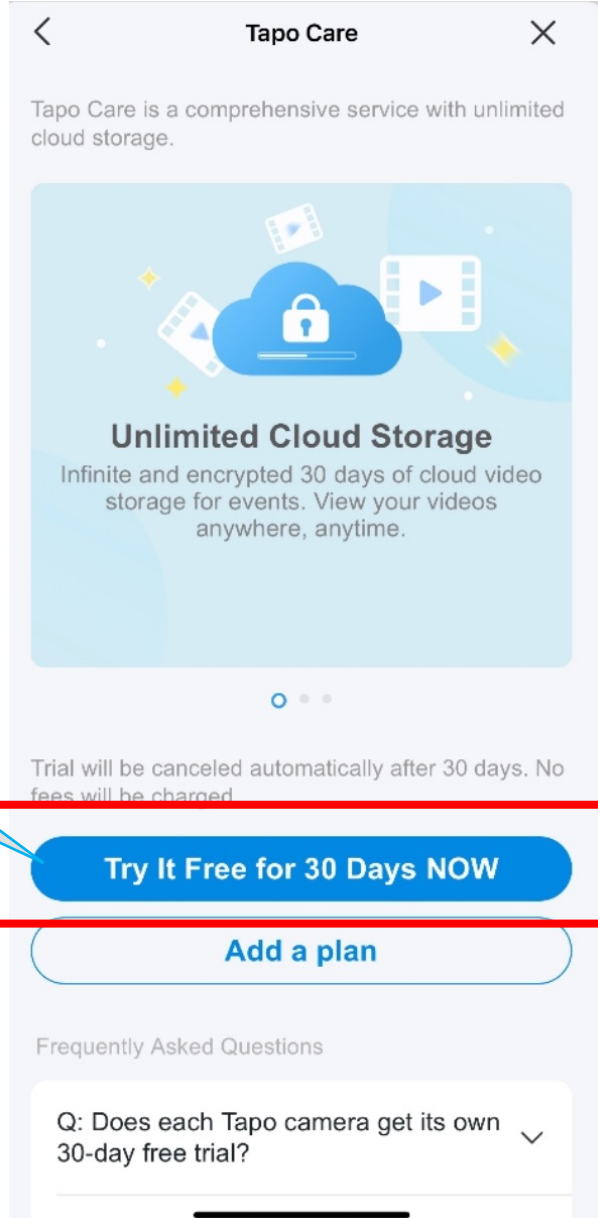

1. Before beginning your redemption, please **download Tapo app**.

The screenshot shows the Tapo app login interface. At the top, there is a back arrow and the text "Welcome to Tapo". Below this, there are two input fields: one for the email address (containing "xxxx@gmail.com") and one for the password (containing "Password"). A red box highlights these two input fields. To the right of the password field is an eye icon. Below the input fields is a "Remember Me" checkbox, which is checked. At the bottom of the screen, there is a blue "Log In" button, a "Sign Up" link, and a "Forgot Password?" link. A red box highlights the "Sign Up" link.

3. Make sure the Tapo camera model has been added and is in Online Status.

Example: Tapo C225

Tapo Care 30-Day Free Trial Redemption Steps:

4. Proceed further by clicking on the Tapo camera model interface.

5. Click 'Start 30-day Free Trial' to redeem.

Tapo Care 30-Day Free Trial Redemption Steps:

6. Click 'Try It Free for 30 Days NOW' to enjoy.

Once redemption is successful, a message will pop up.

Tapo Care 30-Day Free Trial Redemption Steps: Check Validity

To check validity, click on the 'Tapo Care' icon.

The interface will display the remaining days of the free trial.

Step 2:

60-Day Extension of Free Cloud Redemption Flow

Note:

- To retrieve the 60-day extension, you must first complete Step 1 (activate the first 30 days of free cloud).
- If you are already subscribed to the Cloud Storage package, wait until your end date to redeem the 60-day voucher.