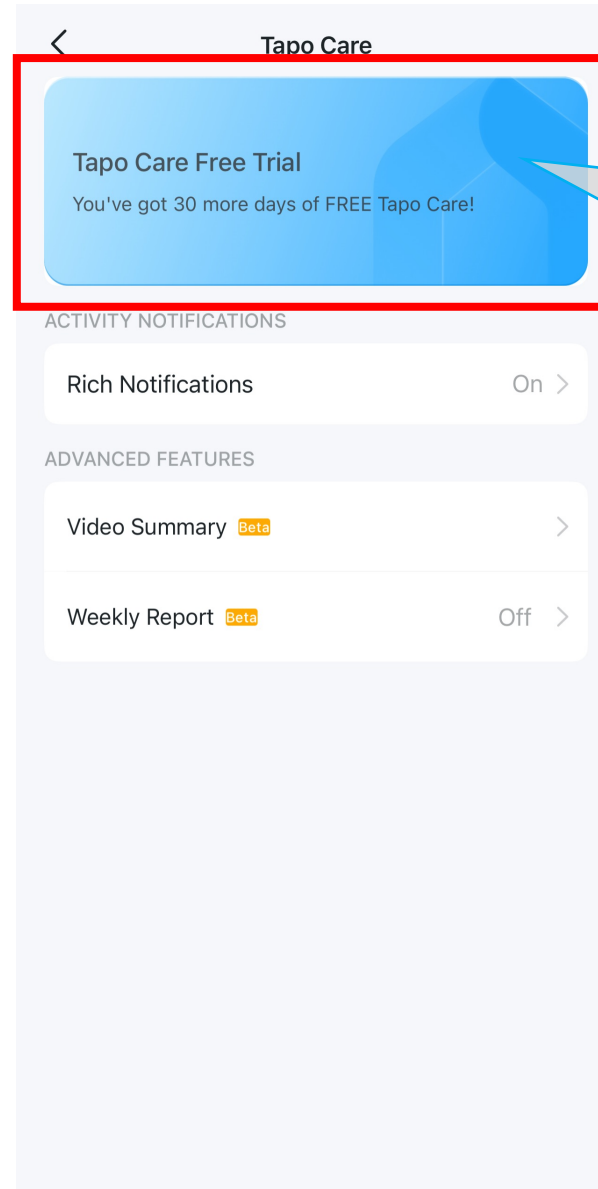

3. Make sure the Tapo camera model has been added and is in Online Status.

Example: Tapo C225

Tapo Care 30-Day Free Trial Redemption Steps:

4. Proceed further by clicking on the Tapo camera model interface.

5. Click 'Start 30-day Free Trial' to redeem.

Tapo Care 30-Day Free Trial Redemption Steps:

6. Click 'Try It Free for 30 Days NOW' to enjoy.

Once redemption is successful, a message will pop up.

Tapo Care 30-Day Free Trial Redemption Steps: Check Validity

To check validity, click on the 'Tapo Care' icon.

The interface will display the remaining days of the free trial.

Step 2:

60-Day Extension of Free Cloud Redemption Flow

Note:

- To retrieve the 60-day extension, you must first complete Step 1 (activate the first 30 days of free cloud).
- If you are already subscribed to the Cloud Storage package, wait until your end date to redeem the 60-day voucher.