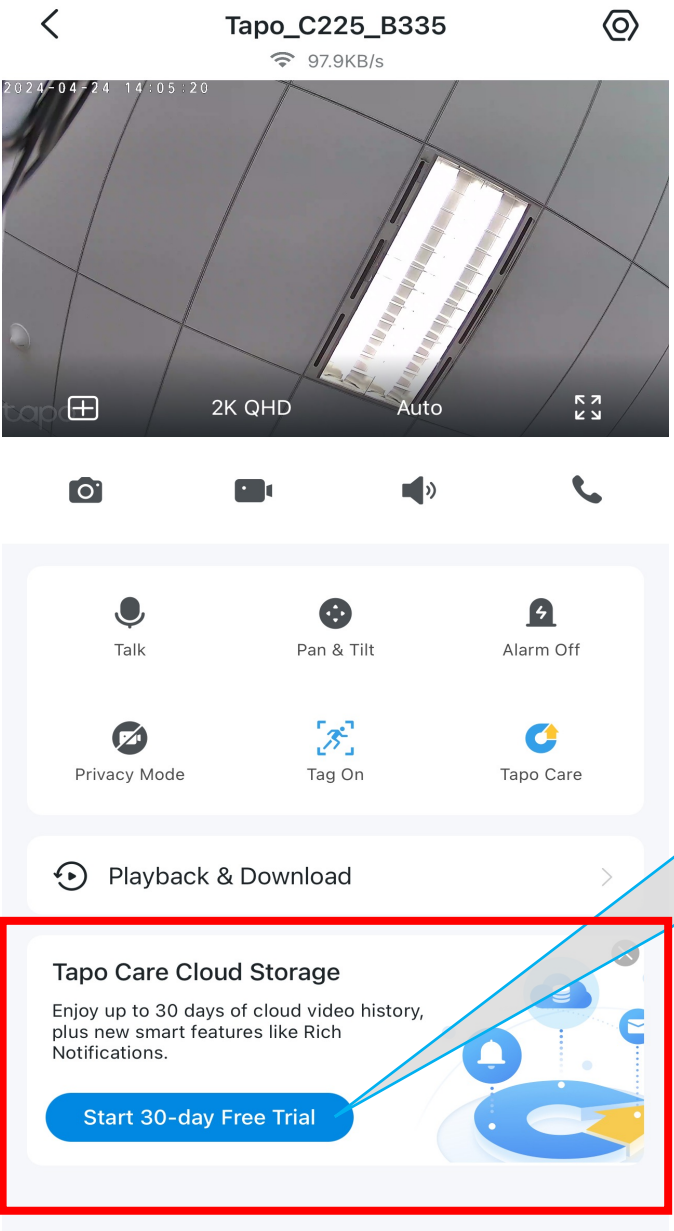

Tapo Care 30-Day Free Trial Redemption Steps:

4. Proceed further by clicking on the Tapo camera model interface.

5. Click 'Start 30-day Free Trial' to redeem.