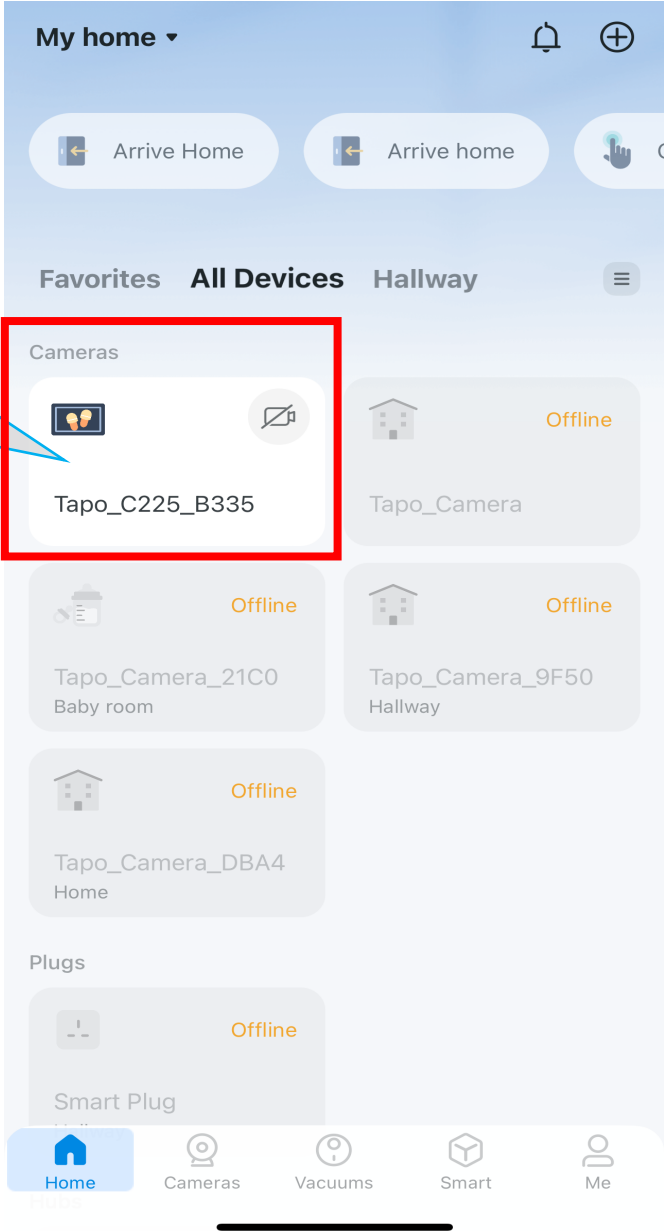

1. Before beginning your redemption, please **download Tapo app**.

The screenshot shows the Tapo app login interface. At the top, there is a back arrow and the text "Welcome to Tapo". Below this, there are two input fields: one for the email address (containing "xxxx@gmail.com") and one for the password (containing "Password"). A red box highlights these two input fields. To the right of the password field is an eye icon. Below the input fields is a "Remember Me" checkbox, which is checked. At the bottom of the screen, there is a blue "Log In" button, a "Sign Up" link, and a "Forgot Password?" link. A red box highlights the "Sign Up" link.

2. Enter your Tapo account **Username and Password**, then log in.

Remark: If it is a **new account**, proceed with **'Sign Up'**.

[Sign Up](#)

[Forgot Password?](#)

Tapo Care 30-Day Free Trial Redemption Steps:

3. Make sure the Tapo camera model has been added and is in Online Status.

Example: Tapo C225

Tapo Care 30-Day Free Trial Redemption Steps:

4. Proceed further by clicking on the Tapo camera model interface.

5. Click 'Start 30-day Free Trial' to redeem.

Tapo Care 30-Day Free Trial Redemption Steps:

6. Click 'Try It Free for 30 Days NOW' to enjoy.

Once redemption is successful, a message will pop up.

Tapo Care 30-Day Free Trial Redemption Steps: Check Validity