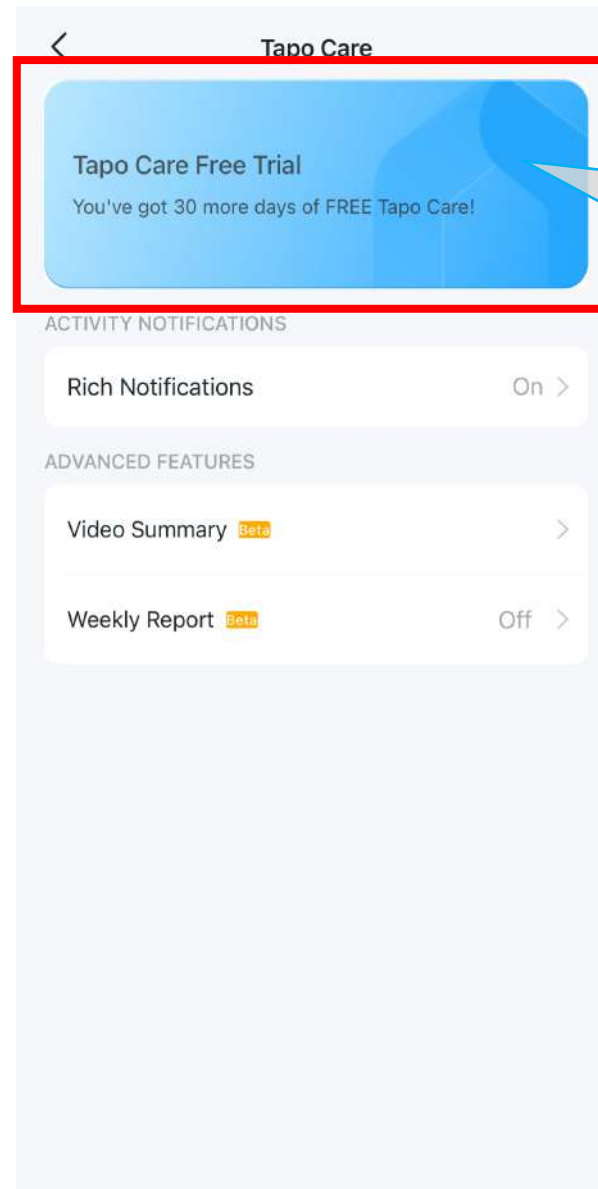

The screenshot shows the Tapo app login interface. At the top, there is a back arrow and the text "Welcome to Tapo". Below this, there are two input fields: one for the email address (containing "xxxx@gmail.com") and one for the password (containing "Password"). A red box highlights these two input fields. To the right of the password field is an eye icon. Below the input fields is a "Remember Me" checkbox, which is checked. At the bottom of the screen, there is a blue "Log In" button and a "Sign Up" link. A red box highlights the "Sign Up" link. To the right of the "Sign Up" link is a "Forgot Password?" link.

2. Insert TAPO account – Username & Password and log in.

Remark: If is a new account, proceed with “Sign Up”

[Sign Up](#)

[Forgot Password?](#)

TAPO 30 days Free Trial Redemption Steps:

3. Make sure TAPO camera model had been added and in Online Status.

Example : Tapo C225

TAPO 30 days Free Trial Redemption Steps:

4. Proceed further by clicking Tapo Camera Model Interface.

5. Click the "Start 30 day Free Trial" to redeem.

TAPO 30 days Free Trial Redemption Steps:

6. Click the “Try It Free for 30 Days Now” to enjoy.

Once redemption is success, it will pop up message.

TAPO 30 days Free Trial Redemption Steps – Check Validity

To check validity, proceed with clicking “Tapo Care” Icon.