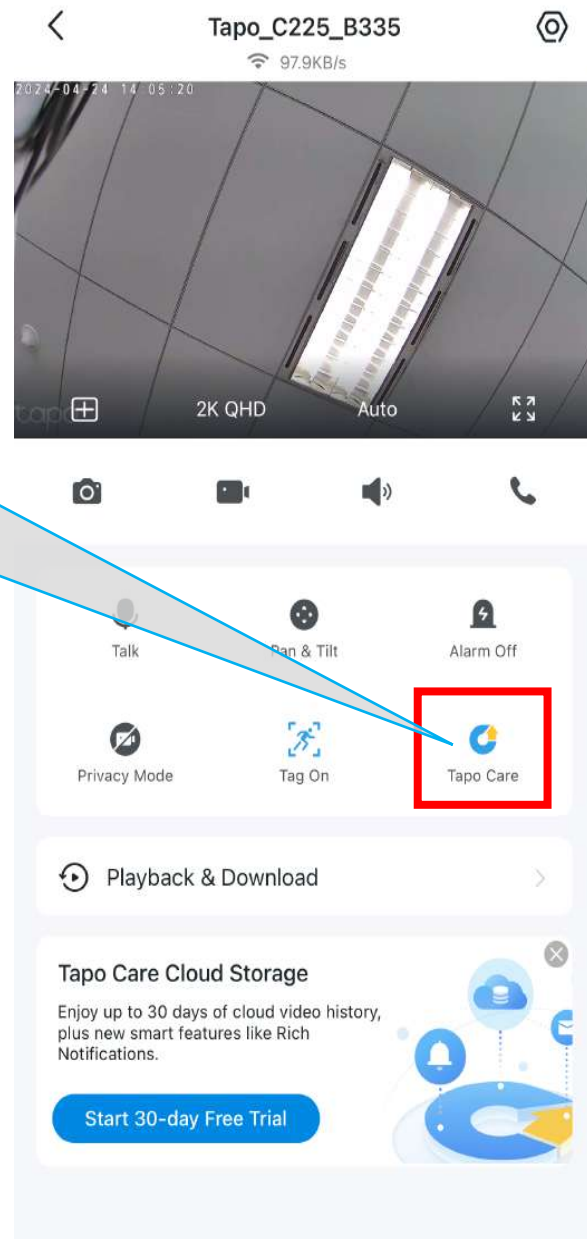

The screenshot shows the Tapo app login interface. At the top, there is a back arrow and the text "Welcome to Tapo". Below this, there are two input fields: one for the email address (containing "xxxx@gmail.com") and one for the password (containing "Password"). A red box highlights these two input fields. To the right of the password field is an eye icon. Below the input fields is a "Remember Me" checkbox, which is checked. At the bottom of the screen, there is a blue "Log In" button and a "Sign Up" link. A red box highlights the "Sign Up" link. To the right of the "Sign Up" link is a "Forgot Password?" link.

2. Insert TAPO account – Username & Password and log in.

Remark: If is a new account, proceed with “Sign Up”

[Sign Up](#)

[Forgot Password?](#)

TAPO 30 days Free Trial Redemption Steps:

3. Make sure TAPO camera model had been added and in Online Status.

Example : Tapo C225

TAPO 30 days Free Trial Redemption Steps:

4. Proceed further by clicking Tapo Camera Model Interface.

5. Click the "Start 30 day Free Trial" to redeem.

TAPO 30 days Free Trial Redemption Steps:

6. Click the “Try It Free for 30 Days Now” to enjoy.

Once redemption is success, it will pop up message.

TAPO 30 days Free Trial Redemption Steps – Check Validity

To check validity, proceed with clicking “Tapo Care” Icon.