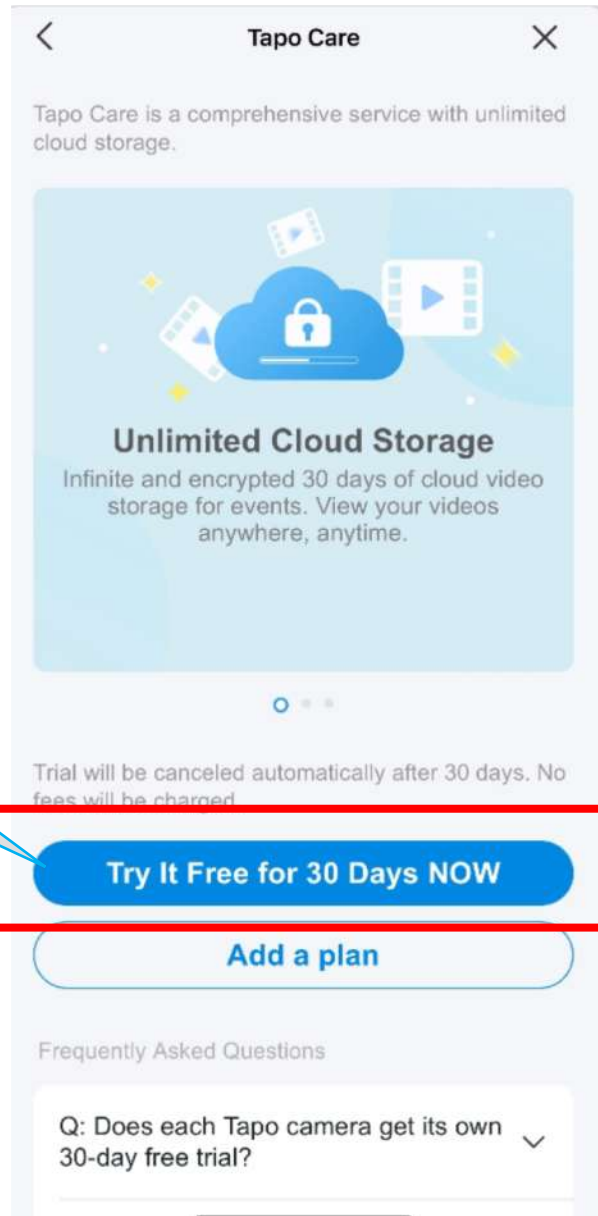

The screenshot shows the Tapo app login interface. At the top, there is a back arrow and the text "Welcome to Tapo". Below this, there are two input fields: one for the email address (containing "xxxx@gmail.com") and one for the password (containing "Password"). A red box highlights these two input fields. To the right of the password field is an eye icon. Below the input fields is a "Remember Me" checkbox, which is checked. At the bottom of the screen, there is a blue "Log In" button and a "Sign Up" link. A red box highlights the "Sign Up" link. To the right of the "Sign Up" link is a "Forgot Password?" link.

2. Insert TAPO account – Username & Password and log in.

Remark: If is a new account, proceed with “Sign Up”

[Sign Up](#)

[Forgot Password?](#)

TAPO 30 days Free Trial Redemption Steps:

3. Make sure TAPO camera model had been added and in Online Status.

Example : Tapo C225

TAPO 30 days Free Trial Redemption Steps:

4. Proceed further by clicking Tapo Camera Model Interface.

5. Click the "Start 30 day Free Trial" to redeem.

TAPO 30 days Free Trial Redemption Steps:

6. Click the “Try It Free for 30 Days Now” to enjoy.

Once redemption is success, it will pop up message.

TAPO 30 days Free Trial Redemption Steps – Check Validity

To check validity, proceed with clicking “Tapo Care” Icon.