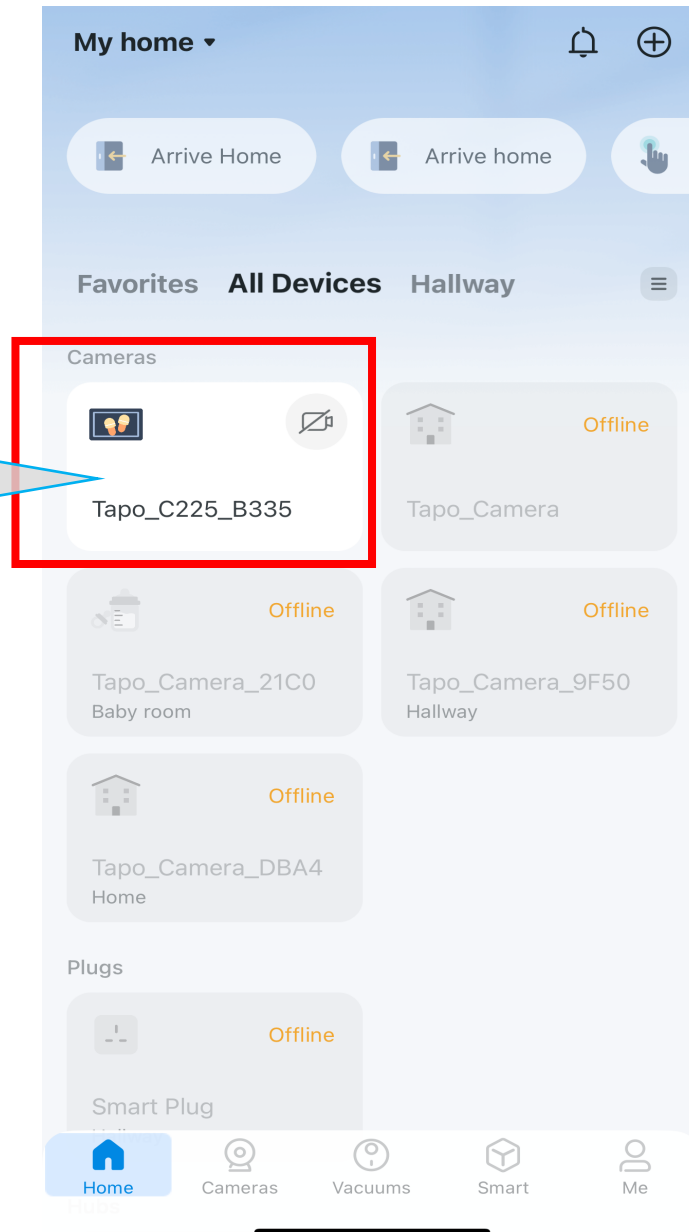

Tapo Care 30-Day Free Trial Redemption Steps:

3. Make sure the Tapo camera model has been added and is in Online Status.

Example: Tapo C225