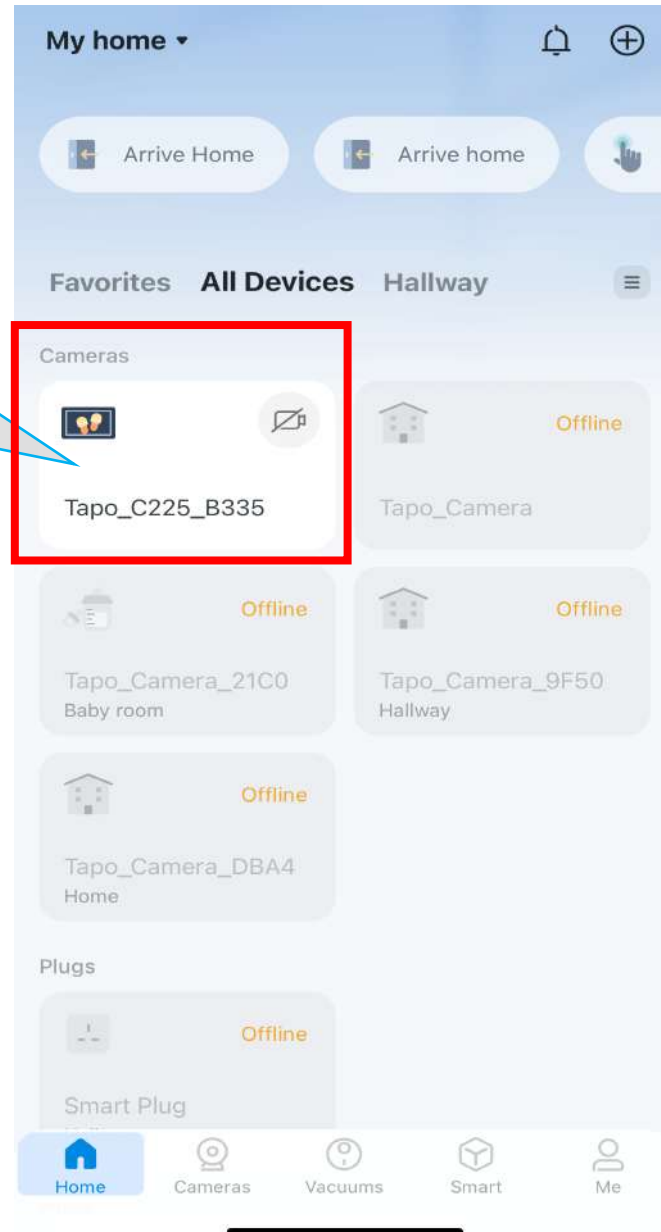

The screenshot shows the Tapo app login interface. At the top, there is a back arrow and the text "Welcome to Tapo". Below this, there are two input fields: one for the email address (containing "xxxx@gmail.com") and one for the password (containing "Password"). A red box highlights these two input fields. To the right of the password field is an eye icon. Below the input fields is a "Remember Me" checkbox, which is checked. At the bottom of the screen, there is a blue "Log In" button and a "Sign Up" link. A red box highlights the "Sign Up" link. To the right of the "Sign Up" link is a "Forgot Password?" link.

2. Insert TAPO account – Username & Password and log in.

Remark: If is a new account, proceed with “Sign Up”

[Sign Up](#)

[Forgot Password?](#)

TAPO 30 days Free Trial Redemption Steps:

3. Make sure TAPO camera model had been added and in Online Status.

Example : Tapo C225

TAPO 30 days Free Trial Redemption Steps:

4. Proceed further by clicking Tapo Camera Model Interface.

5. Click the "Start 30 day Free Trial" to redeem.

TAPO 30 days Free Trial Redemption Steps: