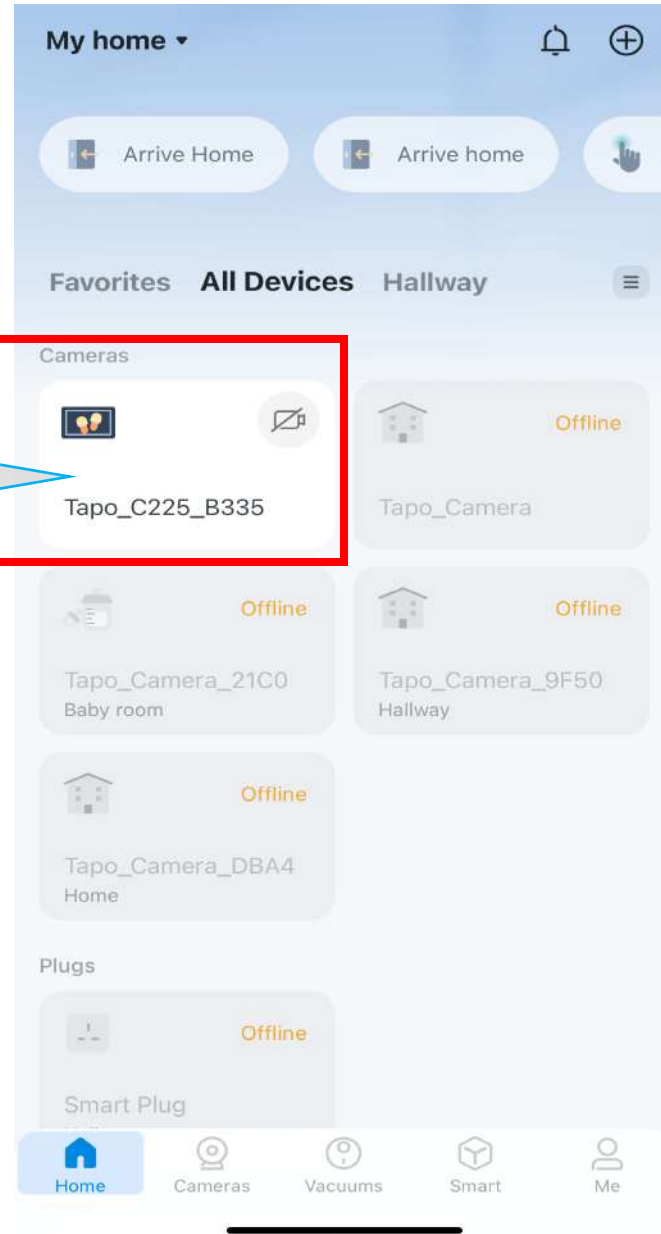

The screenshot shows the Tapo app login interface. At the top, there is a back arrow and the text "Welcome to Tapo". Below this, there are two input fields: one for the email address (containing "xxxx@gmail.com") and one for the password (containing "Password"). A red box highlights these two input fields. To the right of the password field is an eye icon. Below the input fields is a "Remember Me" checkbox, which is checked. At the bottom of the screen, there is a blue "Log In" button and a "Sign Up" link. A red box highlights the "Sign Up" link. To the right of the "Sign Up" link is a "Forgot Password?" link.

2. Insert TAPO account – Username & Password and log in.

Remark: If is a new account, proceed with “Sign Up”

[Sign Up](#)

[Forgot Password?](#)

TAPO 30 days Free Trial Redemption Steps:

3. Make sure TAPO camera model had been added and in Online Status.

Example : Tapo C225

TAPO 30 days Free Trial Redemption Steps:

4. Proceed further by clicking Tapo Camera Model Interface.

5. Click the "Start 30 day Free Trial" to redeem.

TAPO 30 days Free Trial Redemption Steps: