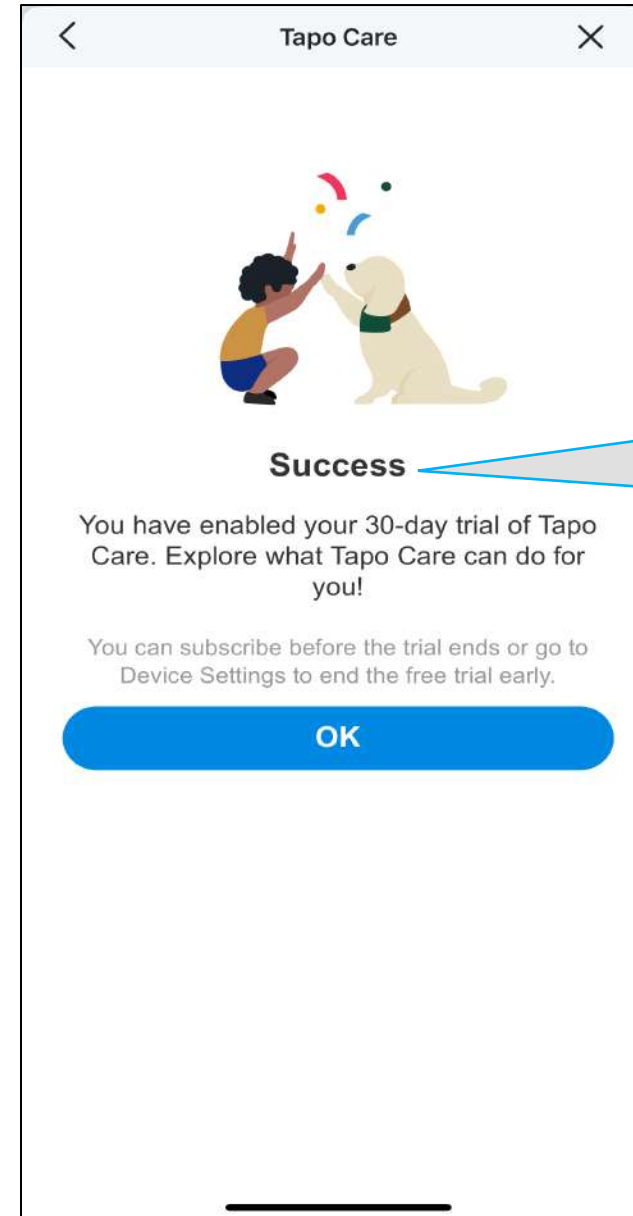

The screenshot shows the Tapo app login interface. At the top, there is a back arrow and the text "Welcome to Tapo". Below this, there are two input fields: one for the email address (containing "xxxx@gmail.com") and one for the password (containing "Password"). A red box highlights these two input fields. To the right of the password field is an eye icon. Below the input fields is a "Remember Me" checkbox, which is checked. At the bottom of the screen, there is a blue "Log In" button and a "Sign Up" link. A red box highlights the "Sign Up" link. To the right of the "Sign Up" link is a "Forgot Password?" link.

2. Insert TAPO account – Username & Password and log in.

Remark: If is a new account, proceed with “Sign Up”

[Sign Up](#)

[Forgot Password?](#)

TAPO 30 days Free Trial Redemption Steps:

3. Make sure TAPO camera model had been added and in Online Status.

Example : Tapo C225

TAPO 30 days Free Trial Redemption Steps:

4. Proceed further by clicking Tapo Camera Model Interface.

5. Click the "Start 30 day Free Trial" to redeem.

TAPO 30 days Free Trial Redemption Steps:

6. Click the “Try It Free for 30 Days Now” to enjoy.

Once redemption is success, it will pop up message.

TAPO 30 days Free Trial Redemption Steps – Check Validity

To check validity, proceed with clicking “Tapo Care” Icon.